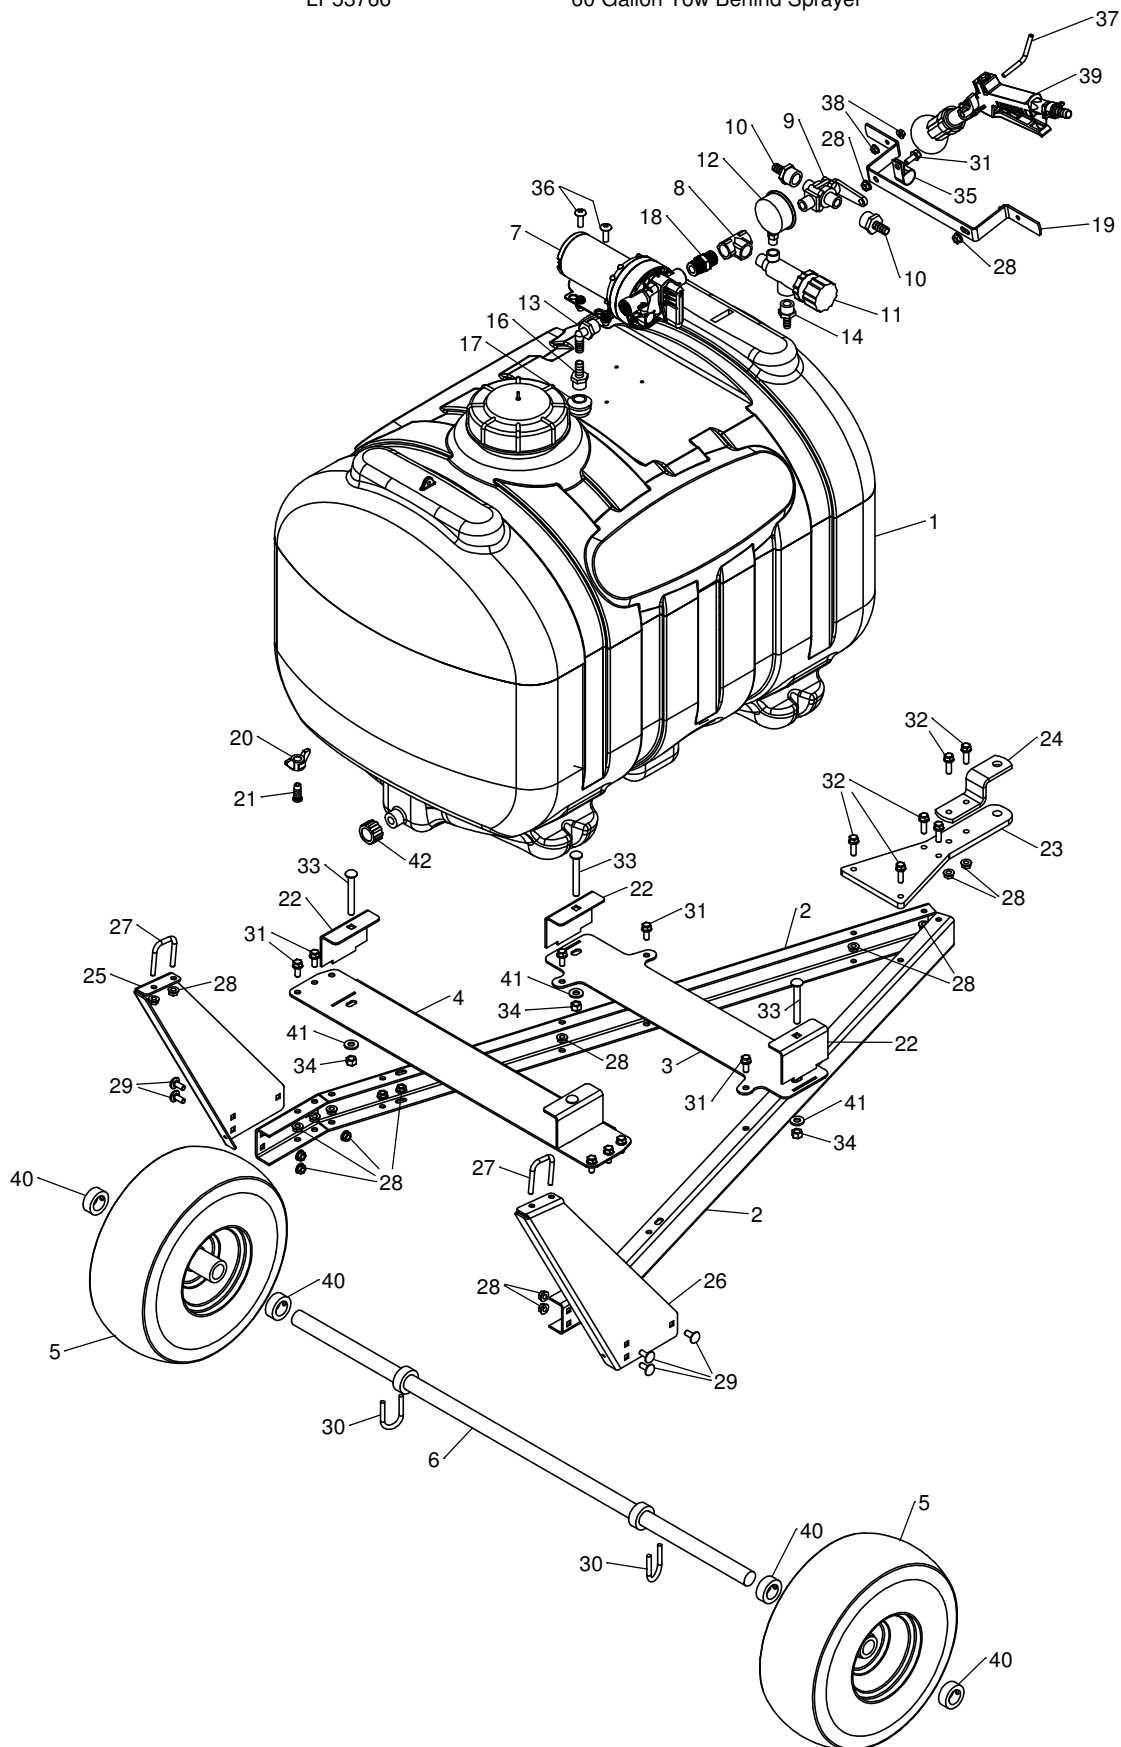

# 60 Gallon Tow Behind Sprayer

PIN Prefixes:	Model Number	Description	PIN Prefix
	LP53766	60 Gallon Tow Behind Sprayer	

#	Description	Part #	Qty
1	60 Gallon Tank	ST43648	1
2	Channel 60 Tow	ST43608	2
3	Crossmember 60 Tow	ST43825	1
4	Crossmember 60 Tow	ST43609	1
5	Wheel-Tire 15"	ST43471	2
6	Axle Shaft $\varnothing$ 1" x 40"	ST43613	1
7	Pump HP, 4.0gpm 12VDC	ST43791	1
8	1/2 NPT, Tee	ST43424	1
9	Directional Valve	ST43430	1
10	1/2" Barb x 1/2"NPT F, Fitting	ST43587	2
11	Relief Valve	ST43591	1
12	Gauge	ST43593	1
13	Elbow 1/2" Barb x 1/2"NPT	ST43803	1
14	3/8" Barb x 1/2"NPT M Fitting	ST43425	1
15	Hose, Black Rubber 1/2", Per Foot	ST43418	1
16	1/2 Barb x 1/2 NPT M.	ST43423	1
17	Sump Strainer 1/2"	ST43422	1
18	Nipple 1/2NPT x 1/2NPT	ST43802	1
19	Hose Hanger	ST62006	1
20	Plastic Wing Nut	ST43498	1
21	3/8 Straight Barb Fitting	ST43499	1
22	Tank Clamp	ST43827	4
23	Hitch Clevis	ST43826	1
24	Hitch Clevis	ST43233	1
25	Boom Support 60 Tow LH	ST43851	1
26	Boom Support 60 Tow RH	ST43850	1
27	5/16" x 1-3/4" Square U-Bolt	ST43315	2
28	5/16 Flange Nut	ST65008	32
29	5/16 x 3/4 Carriage Bolt	ST65006	6
30	U-Bolt	ST43330	2
31	5/16 x 3/4 Flange Bolt	ST65007	12
32	5/16 x 1 Flange Bolt	ST65014	6
33	3/8 x 3 Carriage Bolt	ST65092	4
34	3/8 Nylock / Stover Nut	ST65089	4
35	Hose Holder 1/2"	ST43663	1
36	#10-24 x 1" Truss Head	ST65001	4
37	1/4" Bent Pin	ST62008	1
38	1/4" Flange Nut	ST65073	2
39	HP Handgun	ST43435	1
40	Axle Locking Collar 1"	ST43473	6
41	3/8 Flat Washer	ST65003	4
42	Drain Cap w/ Seal	ST43516	1
-	Wire Harness, Switch	ST43472	1
-	Wire Harness, Battery	ST43483	1